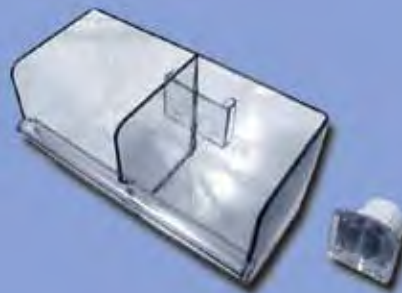

#4311 5 oz (148mL)

REMOVABLE FEEDERS

Fit Most Cages
(Horizontal or Vertical Bar)

Smart Corner Cup™

Removable Quick Locking Transparent Feeding Bowl

- Fastens Easily & Securely
- Slides In & Out Easily
- Fits most cages (Horizontal or Vertical bar)
- Reduces Food Waste
- Dishwasher Safe*
- Made from non-toxic materials
- Limited Lifetime Replacement Guarantee

#4312 7 oz (210mL)

Slides
IN & OUT
Easily for
Quick
Refilling

Smart Diner™

Removable Quick Locking Transparent Double Feeder

- Fastens Easily & Securely
- Slides In & Out Easily
- Fits most cages (Horizontal or Vertical bar)
- Reduces Food Waste
- Dishwasher Safe*
- Made from non-toxic materials
- Limited Lifetime Replacement Guarantee

#4503

REMOVABLE BOWLS

(Hang-IT or Stack-IT Packaging)

16" x 21" = 8 SKUs

SAMPLE PLAN-O-GRAM

ITEM #4312

16"

ITEM #4303 21" ITEM #4305 ITEM #4307